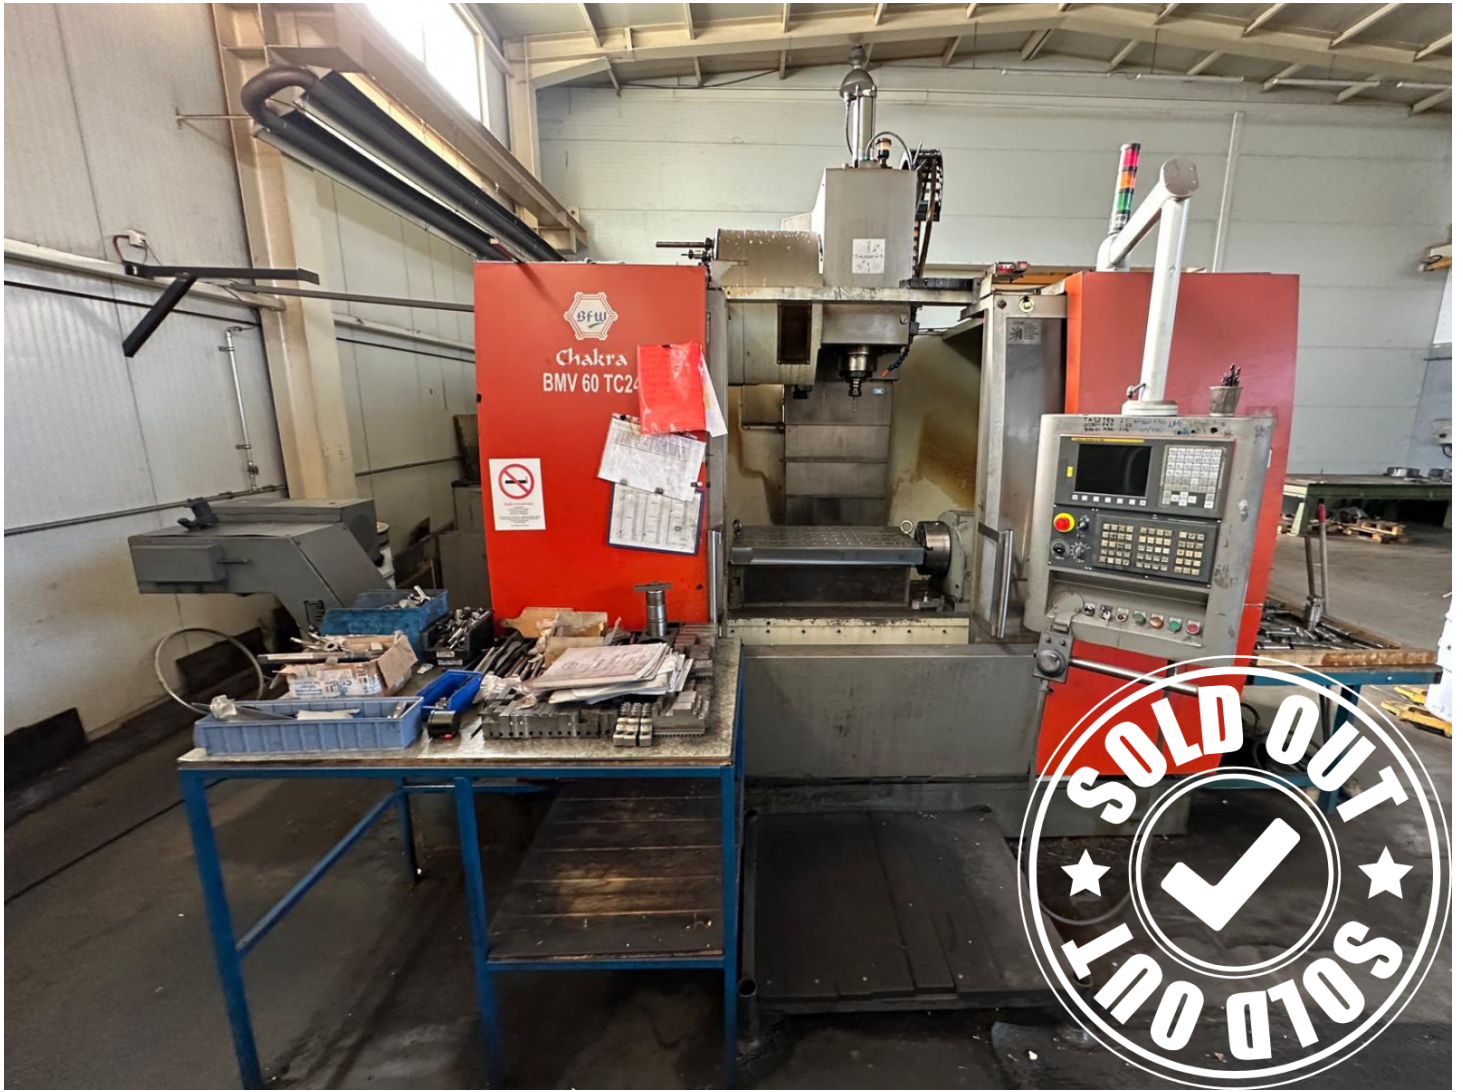

Regd. address

B69/A, 3rd Stage,
Peenya Industrial Estate,
Bangalore - 560058.

Warehouse

553, 5th Main,
Peenya 2nd Stage
Bangalore - 560058.

Registration

GST: 29ACHPS2669E1Z7
PAN: ACHPS2669E

Contact

info@satishengineering.com
+91 80 41272652/40942959
www.satishengineering.com