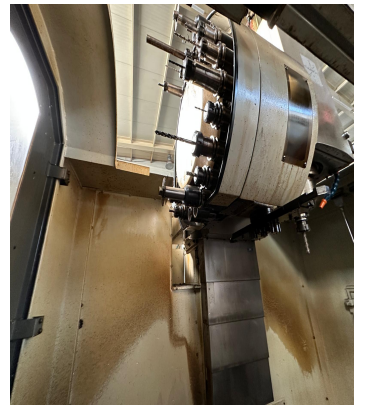

Regd. address

B69/A, 3rd Stage,
Peenya Industrial Estate,
Bangalore - 560058.

Warehouse

553, 5th Main,
Peenya 2nd Stage
Bangalore - 560058.

Registration

GST: 29ACHPS2669E1Z7
PAN: ACHPS2669E

Contact

info@satishengineering.com
+91 80 41272652/40942959
www.satishengineering.com